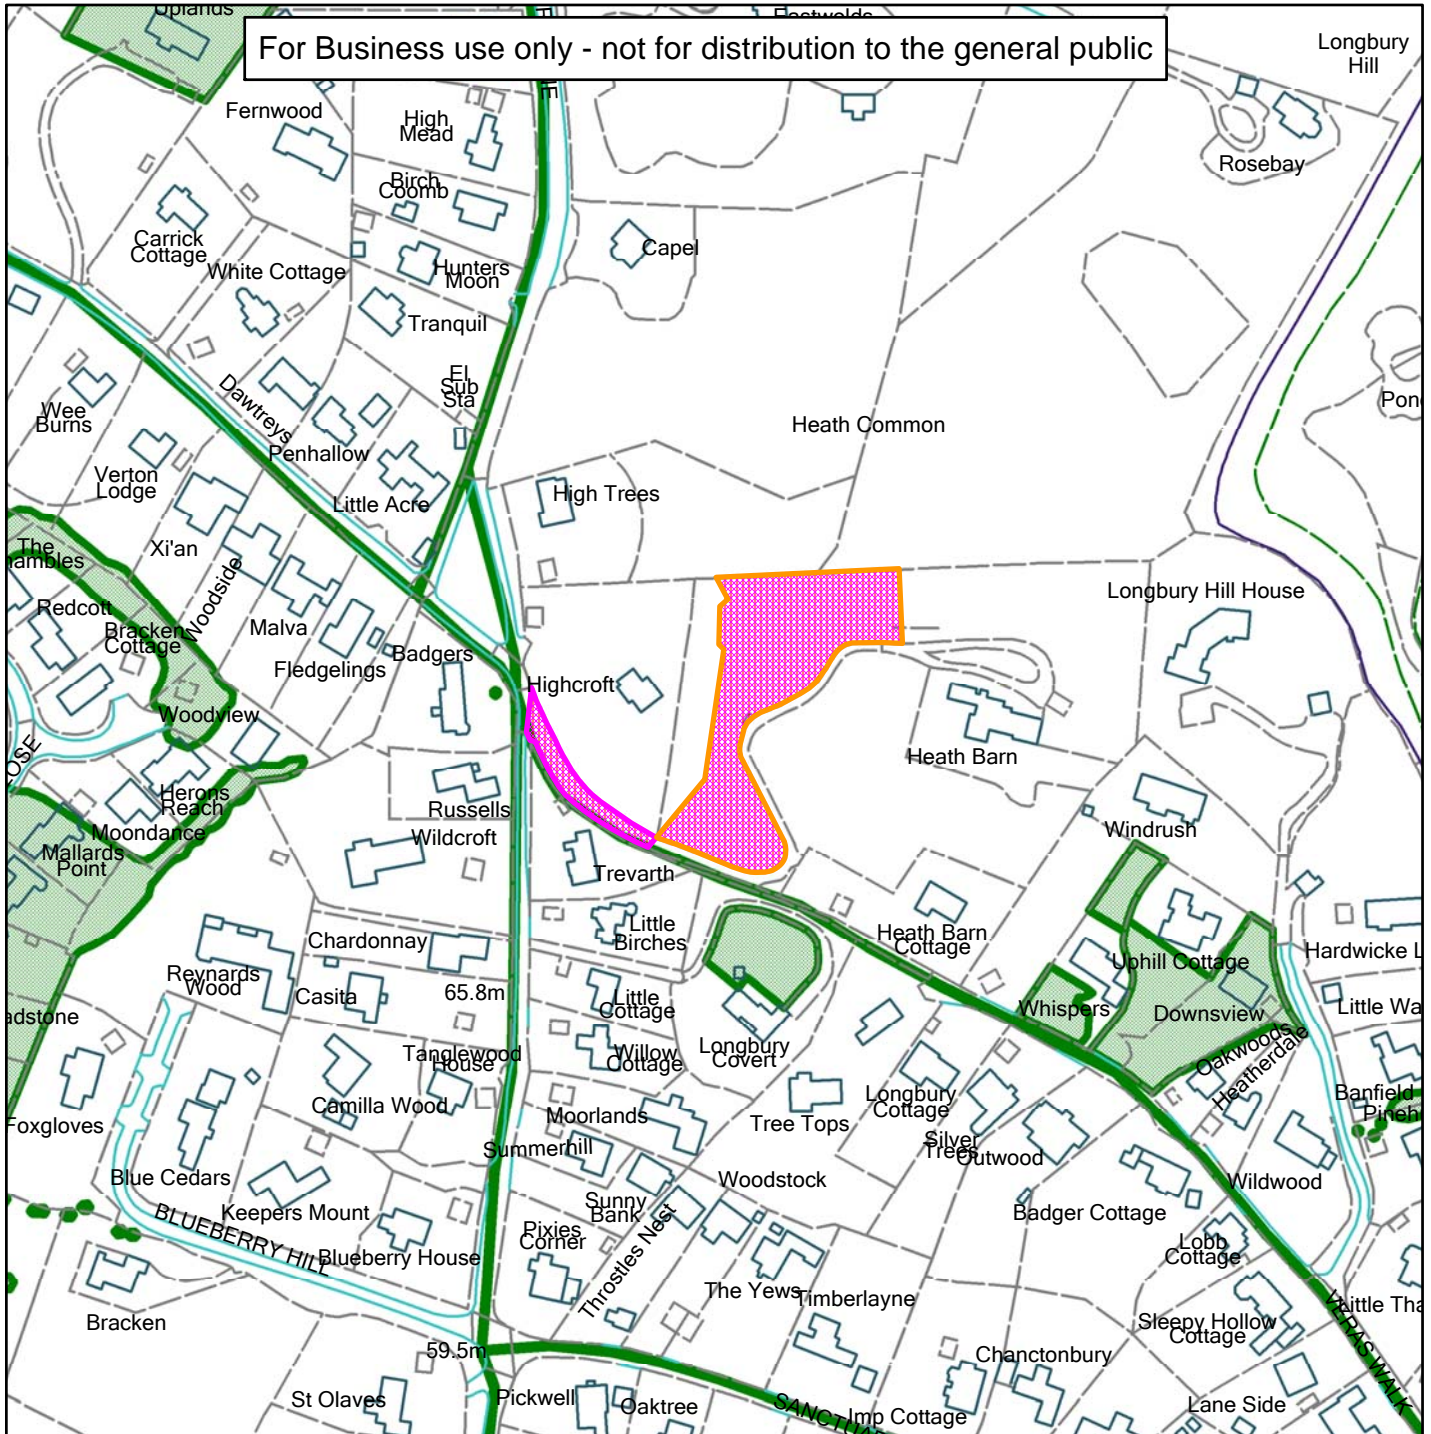

High Croft

For Business use only - not for distribution to the general public

Scale: 1:2,500

Reproduced from the Ordnance Survey map with permission of the Controller of Her Majesty's Stationery Office © Crown Copyright 2012.

Unauthorised reproduction infringes Crown Copyright and may lead to prosecution or civil proceedings.

Organisation	Horsham District Council
Department	
Comments	
Date	01/11/2016
MSA Number	100023865